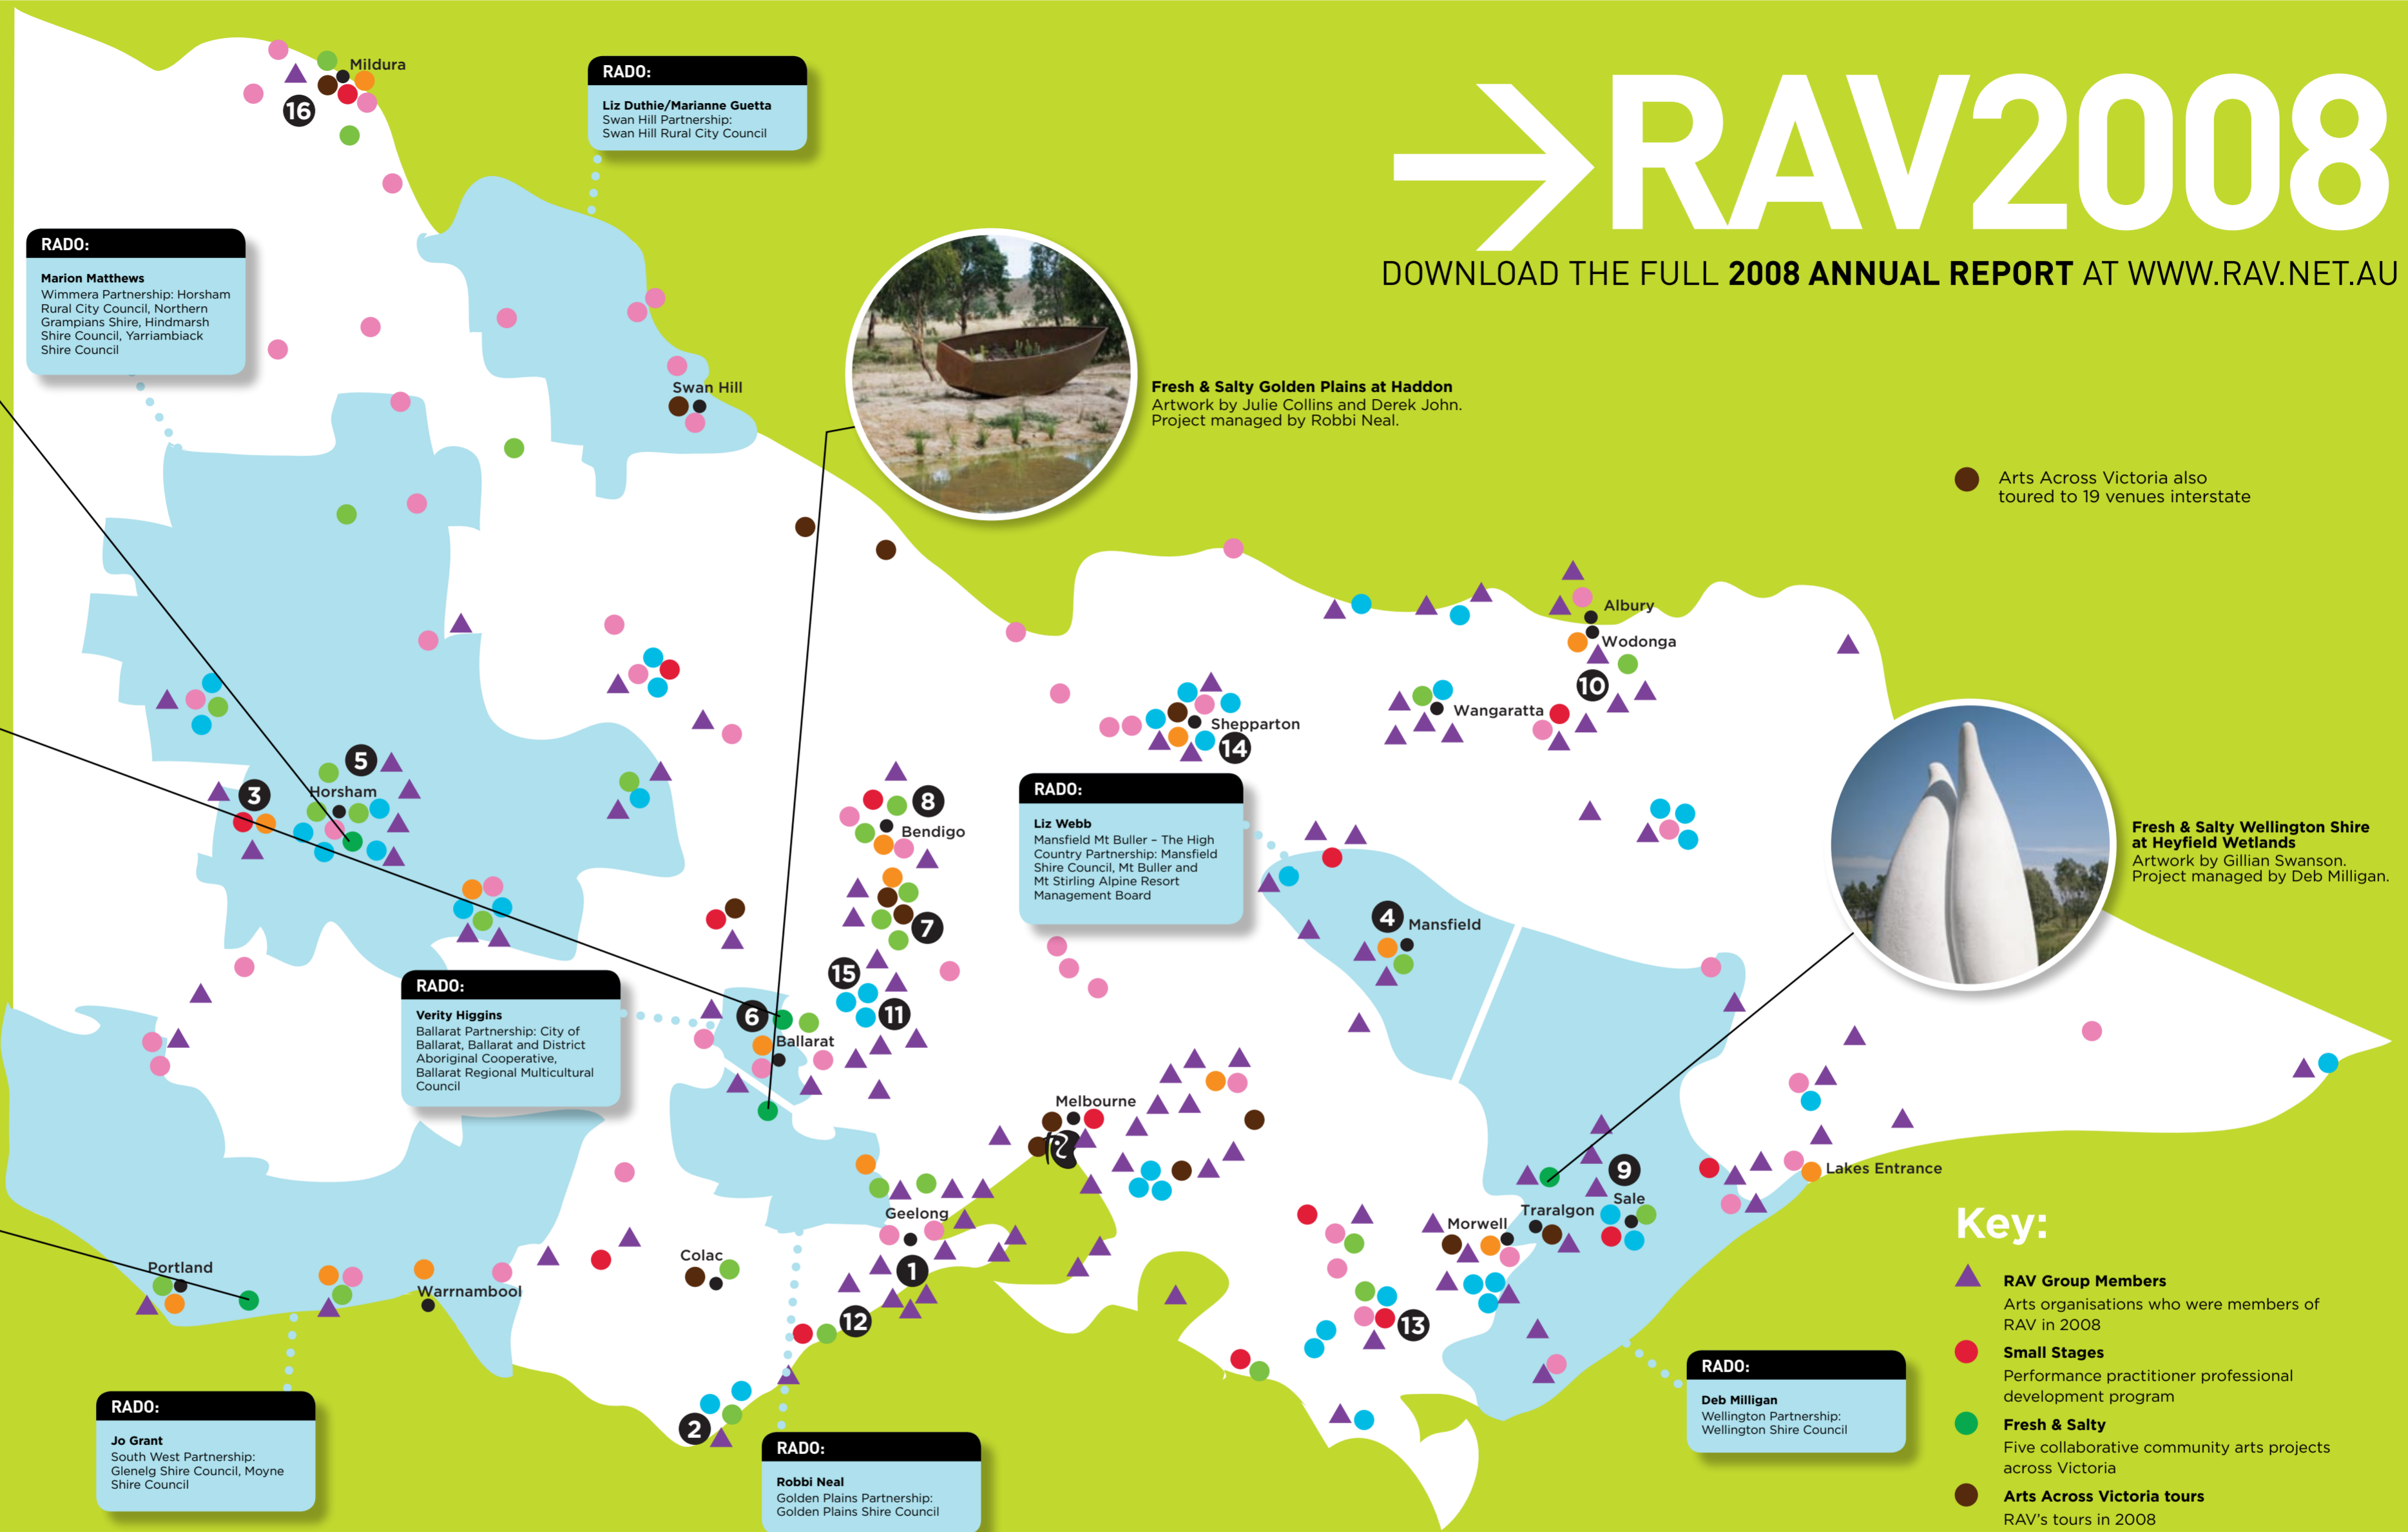

→ RAV2008

DOWNLOAD THE FULL 2008 ANNUAL REPORT AT WWW.RAV.NET.AU

Fresh & Salty Wimmera (completed in 2007)
Animation by Dave Jones, Mary French, Hannah French. Project managed by Carolynne Hamdorf and Marion Matthews.

Fresh & Salty Ballarat at Lake Wendouree
Artwork by Michael Shiell and Billy Blackall. Project managed by Verity Higgins.

Fresh & Salty South West at Tyrendarra (completed in 2007)
Artwork by Carmel Wallace and Vicki Couzens. Project managed by Jo Grant.

Fresh & Salty Wellington Shire at Heyfield Wetlands
Artwork by Gillian Swanson. Project managed by Deb Milligan.

RADO:
Verity Higgins
Ballarat Partnership: City of Ballarat, Ballarat and District Aboriginal Cooperative, Ballarat Regional Multicultural Council

● Arts Across Victoria also toured to 19 venues interstate

Key:

- ▲ **RAV Group Members**
Arts organisations who were members of RAV in 2008
- **Small Stages**
Performance practitioner professional development program
- **Fresh & Salty**
Five collaborative community arts projects across Victoria
- **Arts Across Victoria tours**
RAV's tours in 2008
- **arts2GO tours**
RAV's schools tours in 2008
- **Guarantee Against Loss Recipients**
Performance supported by the GAL1 program in 2008
- **Quick Response Grants**
Professional development and arts assistance grants awarded in 2008
- **Regional Arts Fund Projects**
Projects supported by the Regional Arts Fund in 2008
- **Regional Cultural Partnerships**
RAV's network of Regional Arts Development Officers (RADOs) in 2008